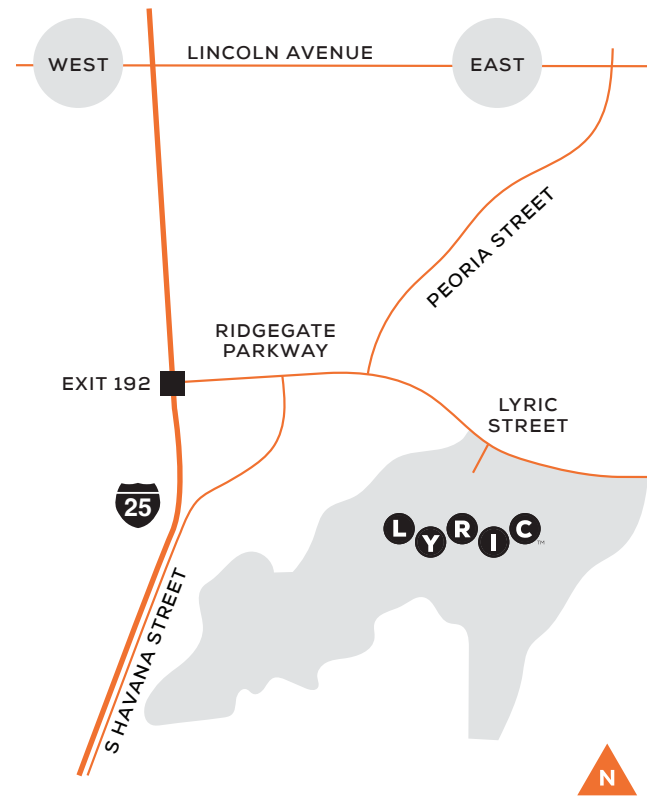

Welcome to the Lyric™ Life.

The new epicenter of southeast Denver is emerging in Lone Tree. At the center of it all is Lyric at RidgeGate™, an eclectic new community featuring diverse architecture and walkable neighborhoods—convenient to shopping, dining, light rail, and more.

Welcome to the Lyric™ Life.

Castle Rock / 17 minutes away

Denver Tech Center / 10 minutes away

Downtown Denver / 31 minutes away

Denver International Airport
35 minutes away

This is not an offer for real estate for sale, nor solicitation of an offer to buy to residents of any state or province in which registration and other legal requirements have not been fulfilled. Pricing does not include options, elevation, or lot premiums, effective date of publication and subject to change without notice. All square footages and measurements are approximate and subject to change without notice. Views not guaranteed and may change over time. Lot map is not to scale. Trademarks are property of their respective owners. Equal Housing Opportunity. ©06/2026 Shea Homes Limited Partnership and SH Lyric, LLC.

LiveLyricCO.com

Model
Map
Guide

Lyric Collections

A lyric is an expressed emotion. The words to a song or poem. So, a place named Lyric™ should invite self-expression, and offer what it takes to create a life you'll love.

1 Shea Homes: Tribute Collection

Single-family
2-Story & 3-Story Plans
1,810 - 3,189 Square Feet

From the upper \$600s
720.764.2264

2 Shea Homes: Storytellers Collection

Single-family
2-Story Alley Load Plans
2,185 - 3,211 Sq. Ft.