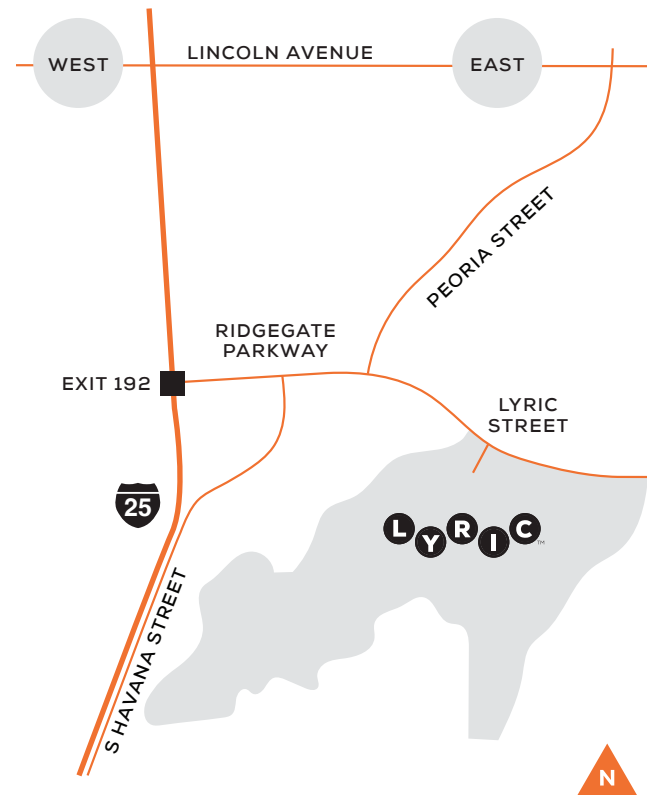

## Welcome to the Lyric™ Life.

The new epicenter of southeast Denver is emerging in Lone Tree. At the center of it all is Lyric at RidgeGate™, an eclectic new community featuring diverse architecture and walkable neighborhoods—convenient to shopping, dining, light rail, and more.

Welcome to the Lyric™ Life.

Castle Rock / 17 minutes away

Denver Tech Center / 10 minutes away

Downtown Denver / 31 minutes away

Denver International Airport  
35 minutes away

A *Shea* HOMES Community

This is not an offer for real estate for sale, nor solicitation of an offer to buy to residents of any state or province in which registration and other legal requirements have not been fulfilled. Pricing does not include options, elevation, or lot premiums, effective date of publication and subject to change without notice. All square footages and measurements are approximate and subject to change without notice. Views not guaranteed and may change over time. Lot map is not to scale. Trademarks are property of their respective owners. Equal Housing Opportunity. ©06/2026 Shea Homes Limited Partnership and SH Lyric, LLC.