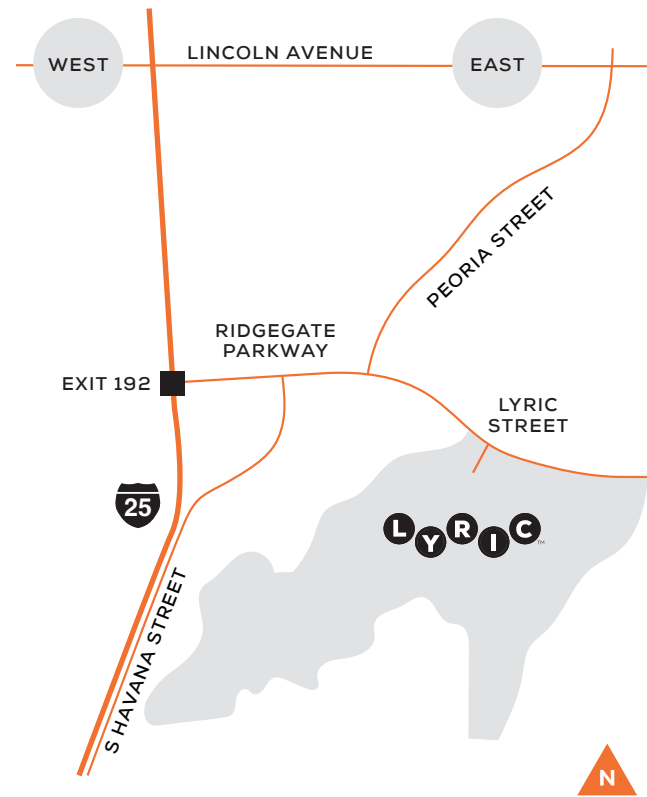

Welcome to the Lyric™ Life.

The new epicenter of southeast Denver is emerging in Lone Tree. At the center of it all is Lyric at RidgeGate™, an eclectic new community featuring diverse architecture and walkable neighborhoods—convenient to shopping, dining, light rail, and more.

Welcome to the Lyric™ Life.

Castle Rock / 17 minutes away

Denver Tech Center / 10 minutes away

Downtown Denver / 31 minutes away

Denver International Airport
35 minutes away

This is not an offer for real estate for sale, nor solicitation of an offer to buy to residents of any state or province in which registration and other legal requirements have not been fulfilled. Pricing does not include options, elevation, or lot premiums, effective date of publication and subject to change without notice. All square footages and measurements are approximate and subject to change without notice. Views not guaranteed and may change over time. Lot map is not to scale. Trademarks are property of their respective owners. Equal Housing Opportunity. ©03/2026 Shea Homes Limited Partnership and SH Lyric, LLC.

1 Shea Homes: Tribute Collection

Single-family
2-Story & 3-Story Plans
1,810 - 3,189 Square Feet

From the upper \$600s
720.764.2264

2 Shea Homes: Storytellers Collection

Single-family
2-Story Alley Load Plans
2,185 - 3,211 Sq. Ft.