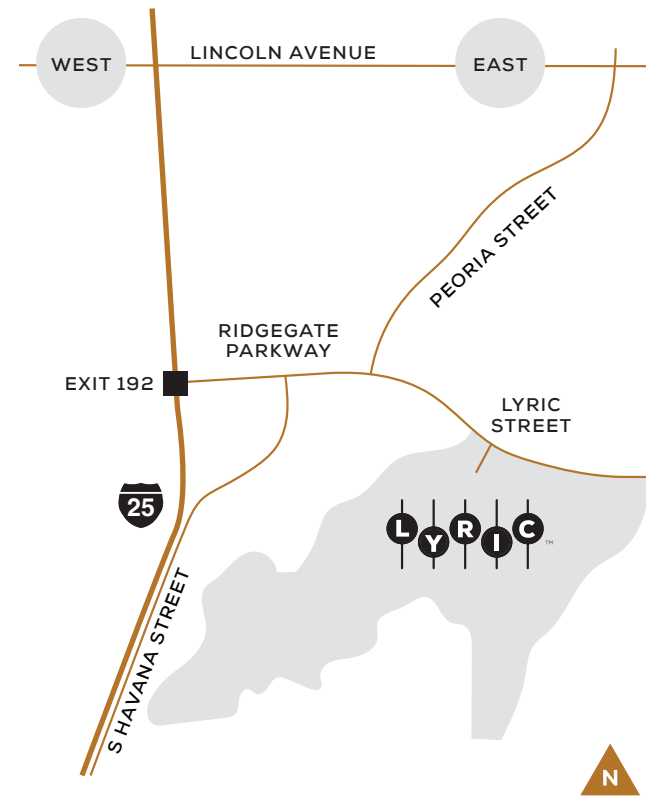

Welcome to the Lyric™ Life.

The new epicenter of southeast Denver is emerging in Lone Tree. At the center of it all is Lyric at RidgeGate™, an eclectic new community featuring diverse architecture and walkable neighborhoods—convenient to shopping, dining, light rail, and more.

Welcome to the Lyric™ Life.

Castle Rock / 17 minutes away

Denver Tech Center / 10 minutes away

Downtown Denver / 31 minutes away

Denver International Airport
35 minutes away

A *Shea* HOMES Community

This is not an offer for real estate for sale, nor solicitation of an offer to buy to residents of any state or province in which registration and other legal requirements have not been fulfilled. Pricing does not include options, elevation, or lot premiums, effective date of publication and subject to change without notice. All square footages and measurements are approximate and subject to change without notice. Views not guaranteed and may change over time. Lot map is not to scale. Trademarks are property of their respective owners. Equal Housing Opportunity. ©04/2025 Shea Homes Limited Partnership and SH Lyric, LLC.

LiveLyricCO.com

Model
Map
Guide

A *Shea* HOMES Community

Lyric Collections

A lyric is an expressed emotion. The words to a song or poem. So, a place named Lyric™ should invite self-expression, and offer what it takes to create a life you'll love.

1 Shea Homes: Tribute Collection

Single-family
2-Story & 3-Story Plans
1,810 – 3,189 Square Feet
From the upper \$600s
720.764.2264

2 Shea Homes: Storytellers Collection

Single-family
2-Story Alley Load Plans
2,185 – 3,211 Square Feet
From the mid \$700s
720.764.2245