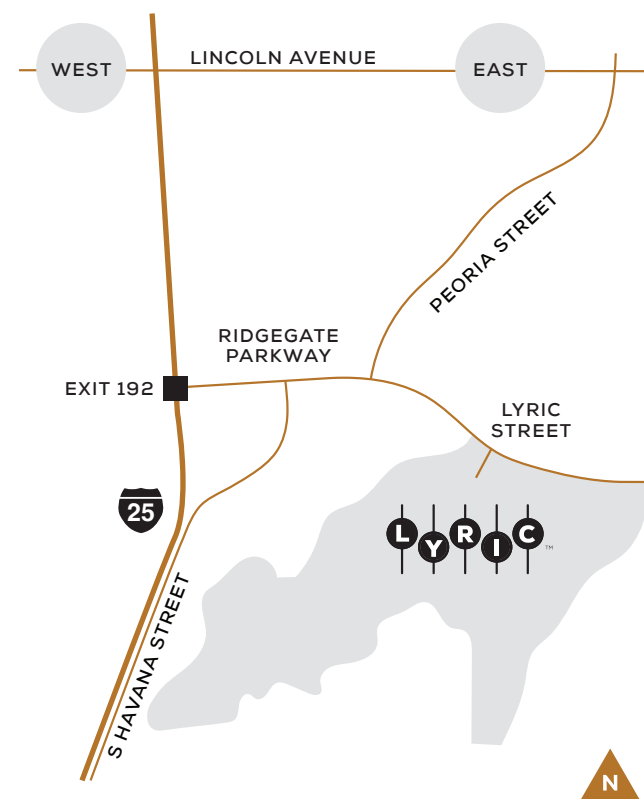

Welcome to the Lyric™ Life.

The new epicenter of southeast Denver is emerging in Lone Tree. At the center of it all is Lyric at RidgeGate™, an eclectic new community featuring diverse architecture and walkable neighborhoods—convenient to shopping, dining, light rail, and more.

Welcome to the Lyric™ Life.

Castle Rock / 17 minutes away

Denver Tech Center / 10 minutes away

Downtown Denver / 31 minutes away

Denver International Airport
35 minutes away

A *Shea* HOMES Community

This is not an offer for real estate for sale, nor solicitation of an offer to buy to residents of any state or province in which registration and other legal requirements have not been fulfilled. Pricing does not include options, elevation, or lot premiums, effective date of publication and subject to change without notice. All square footages and measurements are approximate and subject to change without notice. Views not guaranteed and may change over time. Lot map is not to scale. Trademarks are property of their respective owners. Equal Housing Opportunity. ©03/2025 Shea Homes Limited Partnership and SH Lyric, LLC.

LiveLyricCO.com

Model
Map
Guide

A *Shea* HOMES Community

Lyric Collections

A lyric is an expressed emotion. The words to a song or poem. So, a place named Lyric™ should invite self-expression, and offer what it takes to create a life you'll love.

1 Shea Homes: Tribute Collection

Single-family
2-Story & 3-Story Plans
1,810 - 3,189 Square Feet
From the upper \$600s
720.764.2264

2 Shea Homes: Storytellers Collection

Single-family
2-Story Alley Load Plans
2,185 - 3,211 Square Feet
From the mid \$700s
720.764.2245