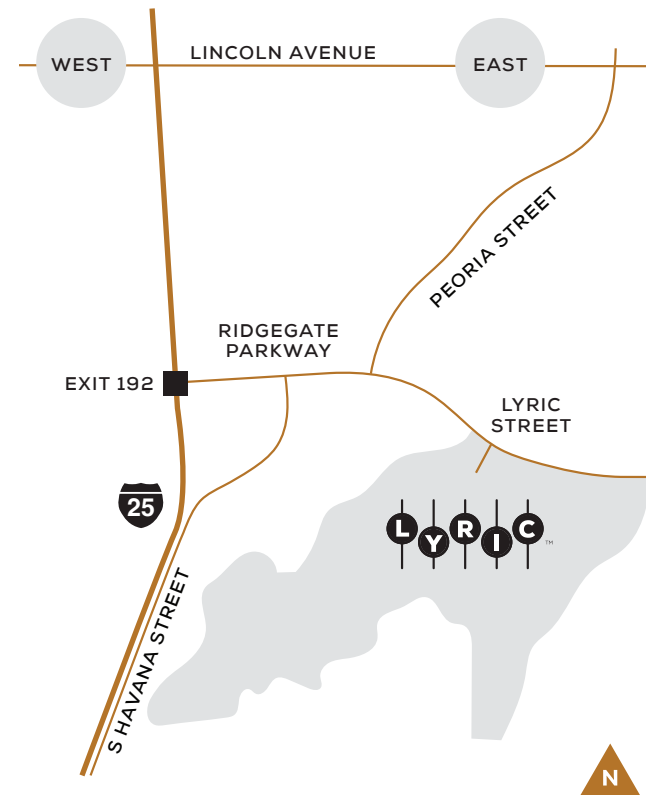

Welcome to the Lyrical™ Life.

The new epicenter of southeast Denver is emerging in Lone Tree. At the center of it all is Lyrical at RidgeGate™, an eclectic new community featuring diverse architecture and walkable neighborhoods—convenient to shopping, dining, light rail, and more.

Welcome to the Lyrical™ Life.

Castle Rock / 17 minutes away

Denver Tech Center / 10 minutes away

Downtown Denver / 31 minutes away

Denver International Airport
35 minutes away

A *Shea* Community
HOMES

This is not an offer for real estate for sale, nor solicitation of an offer to buy to residents of any state or province in which registration and other legal requirements have not been fulfilled. Pricing does not include options, elevation, or lot premiums, effective date of publication and subject to change without notice. All square footages and measurements are approximate and subject to change without notice. Views not guaranteed and may change over time. Lot map is not to scale. Trademarks are property of their respective owners. Equal Housing Opportunity. ©12/2024 Shea Homes Limited Partnership and SH Lyrical, LLC.

LiveLyricalCO.com

Model
Map
Guide

A *Shea* Community
HOMES

Lyric™ Collections

A lyric is an expressed emotion. The words to a song or poem. So, a place named Lyric™ should invite self-expression, and offer what it takes to create a life you'll love.

1 Shea Homes: Tribute Collection

Single-family
2-Story & 3-Story Plans
1,795 - 3,189 Square Feet

From the upper \$600s
720.764.2264

2 Shea Homes: Storytellers Collection

Single-family
2-Story Alley Load Plans
2,185 - 3,211 Square Feet