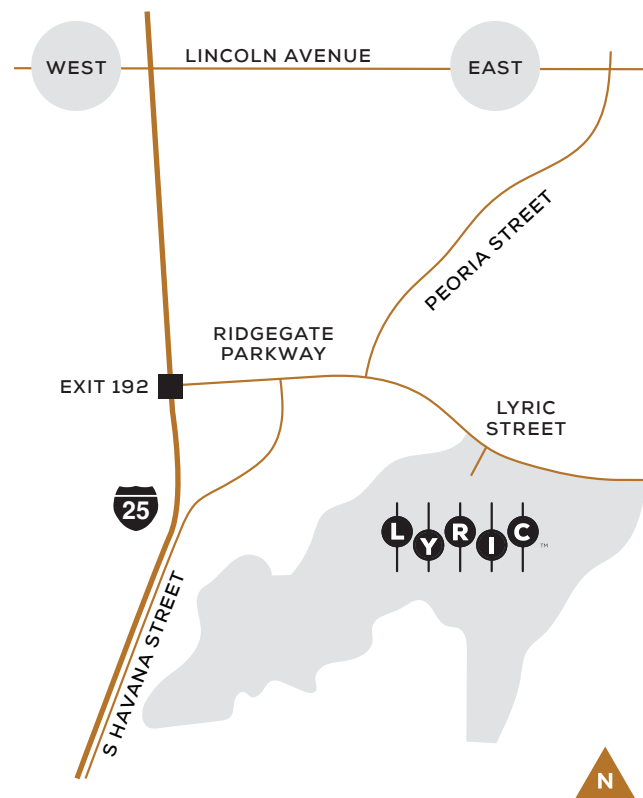

Welcome to the Lyric™ Life.

The new epicenter of southeast Denver is emerging in Lone Tree. At the center of it all is Lyric at RidgeGate™, an eclectic new community featuring diverse architecture and walkable neighborhoods—convenient to shopping, dining, light rail, and more.

Welcome to the Lyric™ Life.

Castle Rock / 17 minutes away

Denver Tech Center / 10 minutes away

Downtown Denver / 31 minutes away

Denver International Airport
35 minutes away

A *Shea* Community
HOMES

This is not an offer for real estate for sale, nor solicitation of an offer to buy to residents of any state or province in which registration and other legal requirements have not been fulfilled. Pricing does not include options, elevation, or lot premiums, effective date of publication and subject to change without notice. All square footages and measurements are approximate and subject to change without notice. Views not guaranteed and may change over time. Lot map is not to scale. Trademarks are property of their respective owners. Equal Housing Opportunity. ©11/2024 Shea Homes Limited Partnership and SH Lyric, LLC.

LiveLyricCO.com

Model
Map
Guide

A *Shea* Community
HOMES

Lyric™ Collections

A lyric is an expressed emotion. The words to a song or poem. So, a place named Lyric™ should invite self-expression, and offer what it takes to create a life you'll love.

1 Shea Homes:
Tribute Collection

Single-family
2-Story & 3-Story Plans
1,795 – 3,189 Square Feet

From the upper \$600s
720.764.2264

2 Shea Homes:
Storytellers Collection

Single-family
2-Story Alley Load Plans
2,185 – 3,211 Square Feet