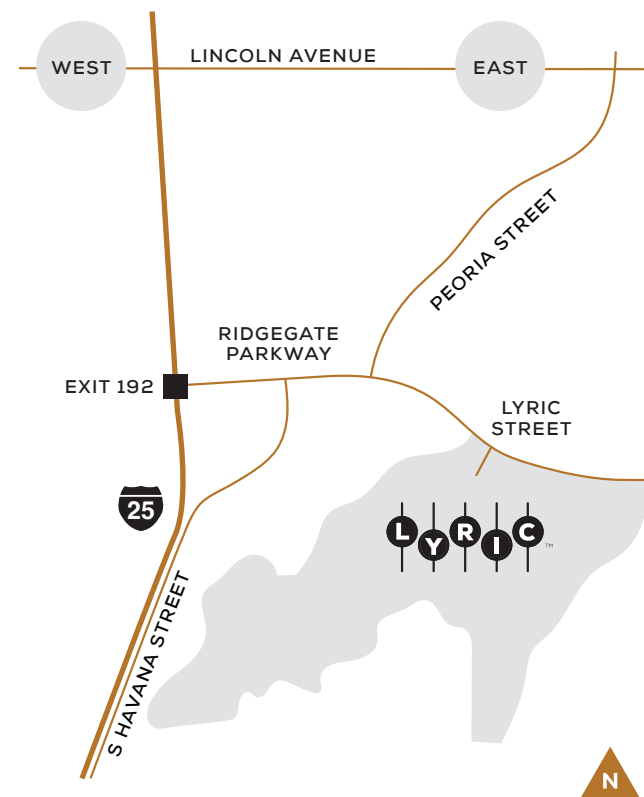

## Welcome to the Lyric™ Life.

The new epicenter of southeast Denver is emerging in Lone Tree. At the center of it all is Lyric at RidgeGate™, an eclectic new community featuring diverse architecture and walkable neighborhoods—convenient to shopping, dining, light rail, and more.

Welcome to the Lyric™ Life.

Castle Rock / 17 minutes away

Denver Tech Center / 10 minutes away

Downtown Denver / 31 minutes away

Denver International Airport  
35 minutes away

This is not an offer for real estate for sale, nor solicitation of an offer to buy to residents of any state or province in which registration and other legal requirements have not been fulfilled. Pricing does not include options, elevation, or lot premiums, effective date of publication and subject to change without notice. All square footages and measurements are approximate and subject to change without notice. Views not guaranteed and may change over time. Lot map is not to scale. Trademarks are property of their respective owners. Equal Housing Opportunity. ©09/2024 Shea Homes Limited Partnership and SH Lyric, LLC.

[LiveLyricCO.com](http://LiveLyricCO.com)

Model  
Map  
Guide

Single-family  
2-Story & 3-Story Plans  
1,795 - 3,189 Square Feet

From the mid \$600s  
720.764.2264

**2** Shea Homes: Storytellers Collection

Single-family  
2-Story Alley Load Plans  
2,185 - 3,211 Square Feet