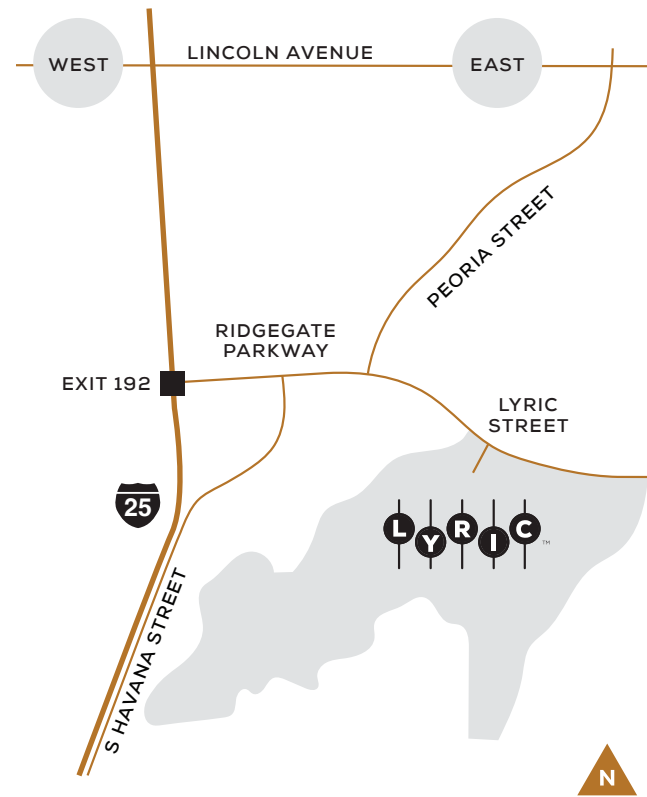

Welcome to the Lyric™ Life.

The new epicenter of southeast Denver is emerging in Lone Tree. At the center of it all is Lyric at RidgeGate™, an eclectic new community featuring diverse architecture and walkable neighborhoods—convenient to shopping, dining, light rail, and more.

Welcome to the Lyric™ Life.

Castle Rock / 17 minutes away

Denver Tech Center / 10 minutes away

Downtown Denver / 31 minutes away

Denver International Airport
35 minutes away

A *Shea* HOMES Community

This is not an offer for real estate for sale, nor solicitation of an offer to buy to residents of any state or province in which registration and other legal requirements have not been fulfilled. Pricing does not include options, elevation, or lot premiums, effective date of publication and subject to change without notice. All square footages and measurements are approximate and subject to change without notice. Views not guaranteed and may change over time. Lot map is not to scale. Trademarks are property of their respective owners. Equal Housing Opportunity. ©08/2024 Shea Homes Limited Partnership and SH Lyric, LLC.

LiveLyricCO.com

Model
Map
Guide

A *Shea* HOMES Community

Lyric™ Collections

A lyric is an expressed emotion. The words to a song or poem. So, a place named Lyric™ should invite self-expression, and offer what it takes to create a life you'll love.

1 Shea Homes:
Tribute Collection

Single-family
2-Story & 3-Story Plans
1,795 - 3,189 Square Feet

From the mid \$600s
720.764.2264

2 Shea Homes:
Storytellers Collection

Single-family
2-Story Alley Load Plans
2,185 - 3,211 Square Feet