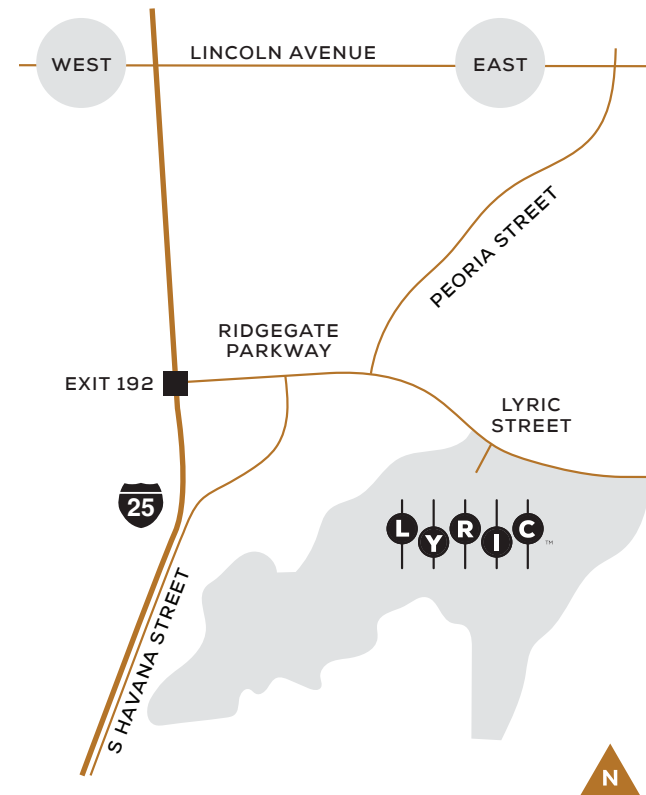

## Welcome to the Lyric™ Life.

The new epicenter of southeast Denver is emerging in Lone Tree. At the center of it all is Lyric at RidgeGate™, an eclectic new community featuring diverse architecture and walkable neighborhoods—convenient to shopping, dining, light rail, and more.

Welcome to the Lyric™ Life.

Castle Rock / 17 minutes away

Denver Tech Center / 10 minutes away

Downtown Denver / 31 minutes away

Denver International Airport  
35 minutes away

A *Shea* HOMES Community

This is not an offer for real estate for sale, nor solicitation of an offer to buy to residents of any state or province in which registration and other legal requirements have not been fulfilled. Pricing does not include options, elevation, or lot premiums, effective date of publication and subject to change without notice. All square footages and measurements are approximate and subject to change without notice. Views not guaranteed and may change over time. Lot map is not to scale. Trademarks are property of their respective owners. Equal Housing Opportunity. ©2/2024 Shea Homes Limited Partnership and SH Lyric, LLC.

[LiveLyricCO.com](http://LiveLyricCO.com)

Model  
Map  
Guide

A *Shea* HOMES Community

Single-family  
2-Story & 3-Story Plans  
1,795 - 3,189 Square Feet

From the mid \$600s  
720.764.2264

**2** Shea Homes:  
Storytellers Collection

Single-family  
2-Story Alley Load Plans  
2,185 - 3,211 Square Feet